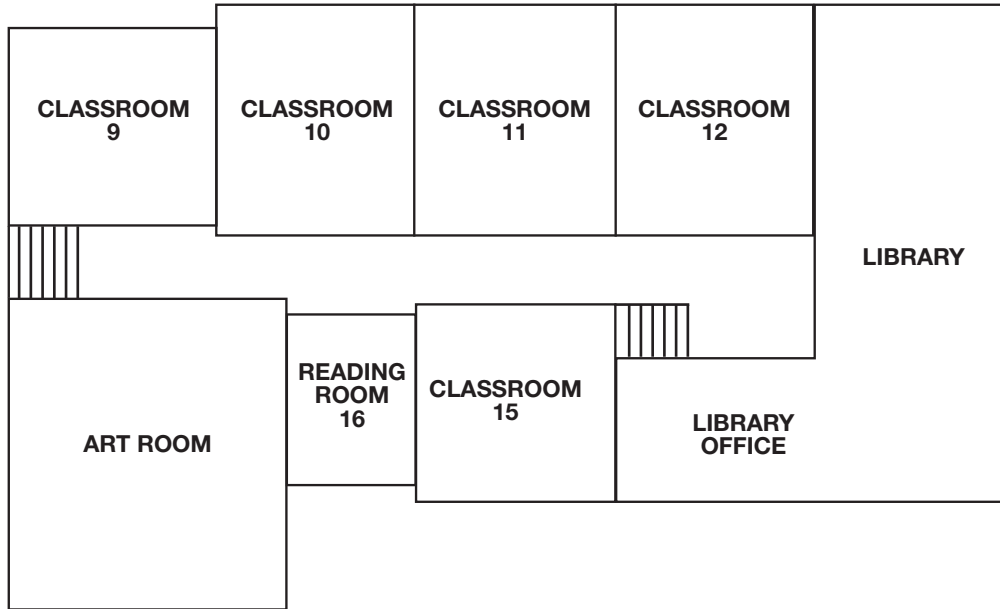

AILS A GROVE

LOWE STREET

OVAL