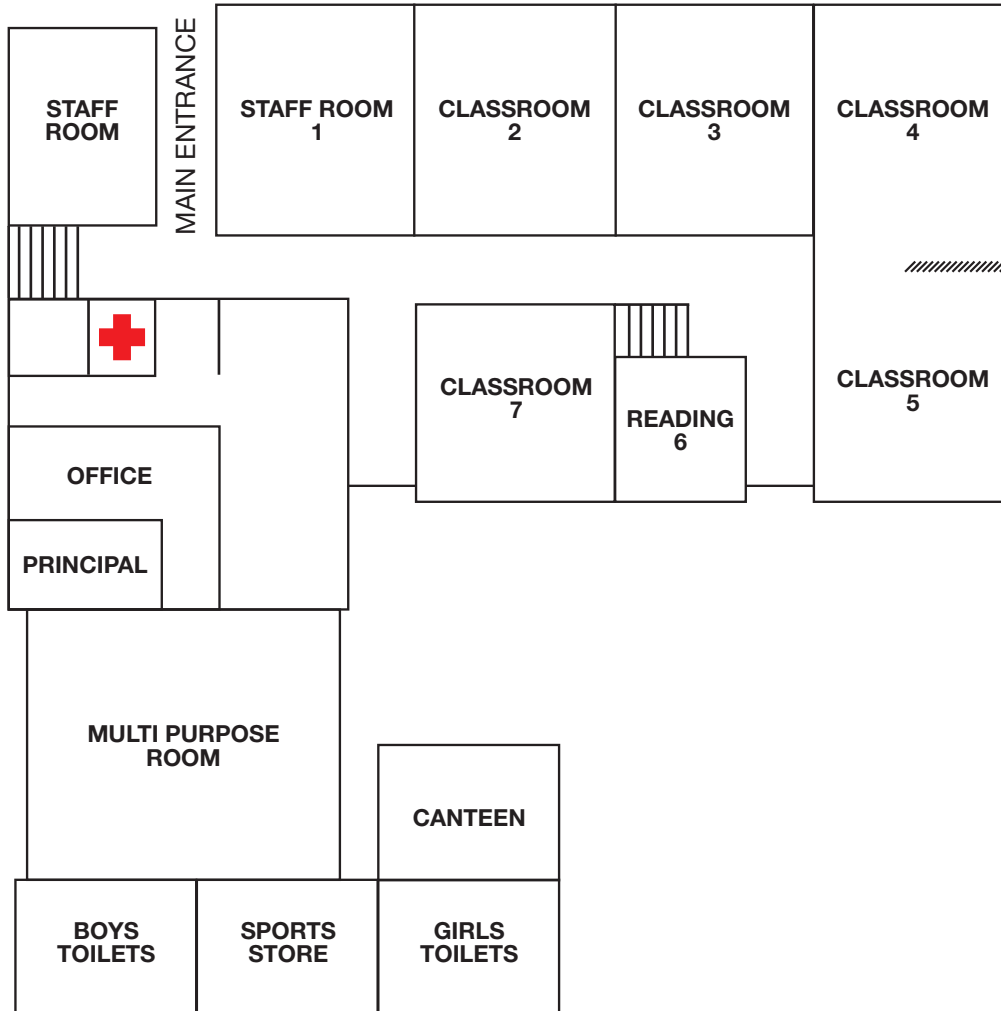

SCHOOL MAP - GROUND FLOOR

WATERDALE ROAD

AILS A GROVE

LOWE STREET